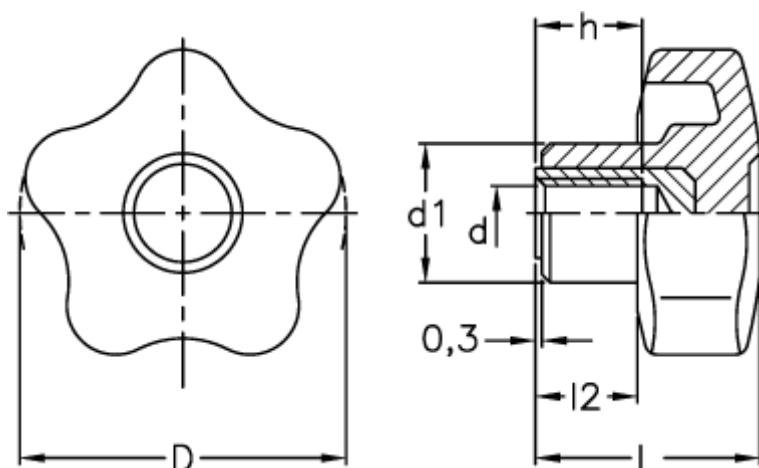

# Data Sheet

Article number: 23020698129

Description: E+G Lobe knob  
VCT.25 B-M5-C9, black cap

## Measures

D	= 25
d1	= 13
d 6H	= M5
h	= 10
L	= 19
l2	= 8